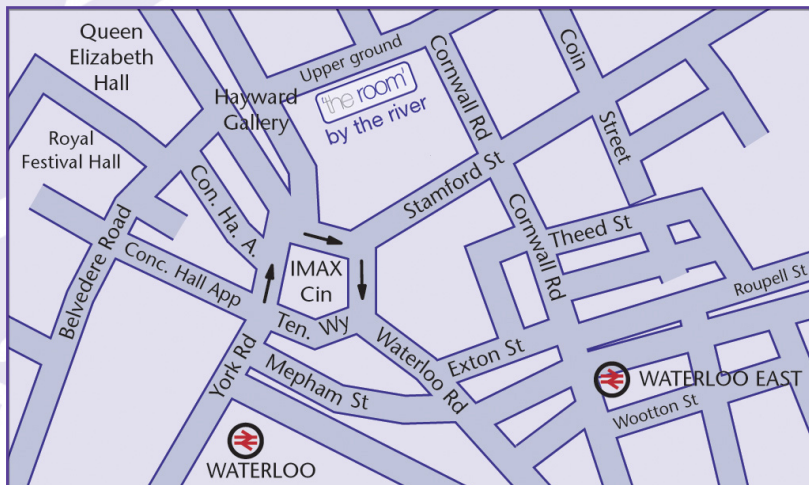

Directions to 'the room'

Address & Location

99 Upper Ground, London SE1 9PP.

Located on the south bank of the River Thames between Kings College and The National Theatre.

Getting there by train

London Waterloo and Waterloo East stations.

Getting there by Tube

Waterloo Tube Station (Bakerloo, Northern and Jubilee lines) and Embankment Tube Station (Northern, Bakerloo, Circle and District). If using Embankment station then cross the river via the Hungerford Pedestrian Bridge.

Getting there by car

NOTE: A congestion charge of £8 per day applies Monday to Friday 07:00 - 18:00.

- Travelling north on Waterloo Road (A301) turn right onto Alaska Street.
- Turn left onto Cornwall Road (continue over the junction with Stamford Street).
- At the T-junction of Cornwall Road and Upper Ground turn left onto Upper Ground and 'the room' by the river is on your left.

Parking

The nearest car park is on Cornwall Road (NCP), only 100m from the venue. It is secure and open 24hrs.